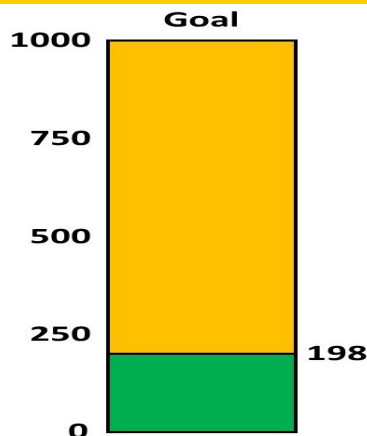

ROSSVILLE CHURCH OF CHRIST

Mark these Dates:

November 29 - Elder's Mtg. - 10:00am

November 30 - Food Pantry - 4:00pm - 6:00pm

December 1 - Men's Prayer Mtg. - 9:00am

December 1 - Ladies Bible Class - 10:00am

December 2 - Wednesday Night Bible Class - 6:30pm

December 3 - Thursday Bible Class - 10:00am

December 5 - Santa Breakfast - 9:00am

House to House — Heart to Heart Evangelism Outreach Contacts

Please make sure you turn in your list of names for the heart to heart mailings. Our goal is to reach 1,000 names of people we know that we would like to receive this information.

These forms/folder are located on the island beside the communion tables located in both foyers. Please complete the form and place in the folder.

Anniversaries
December 1 - Eric & Abby Dunigan